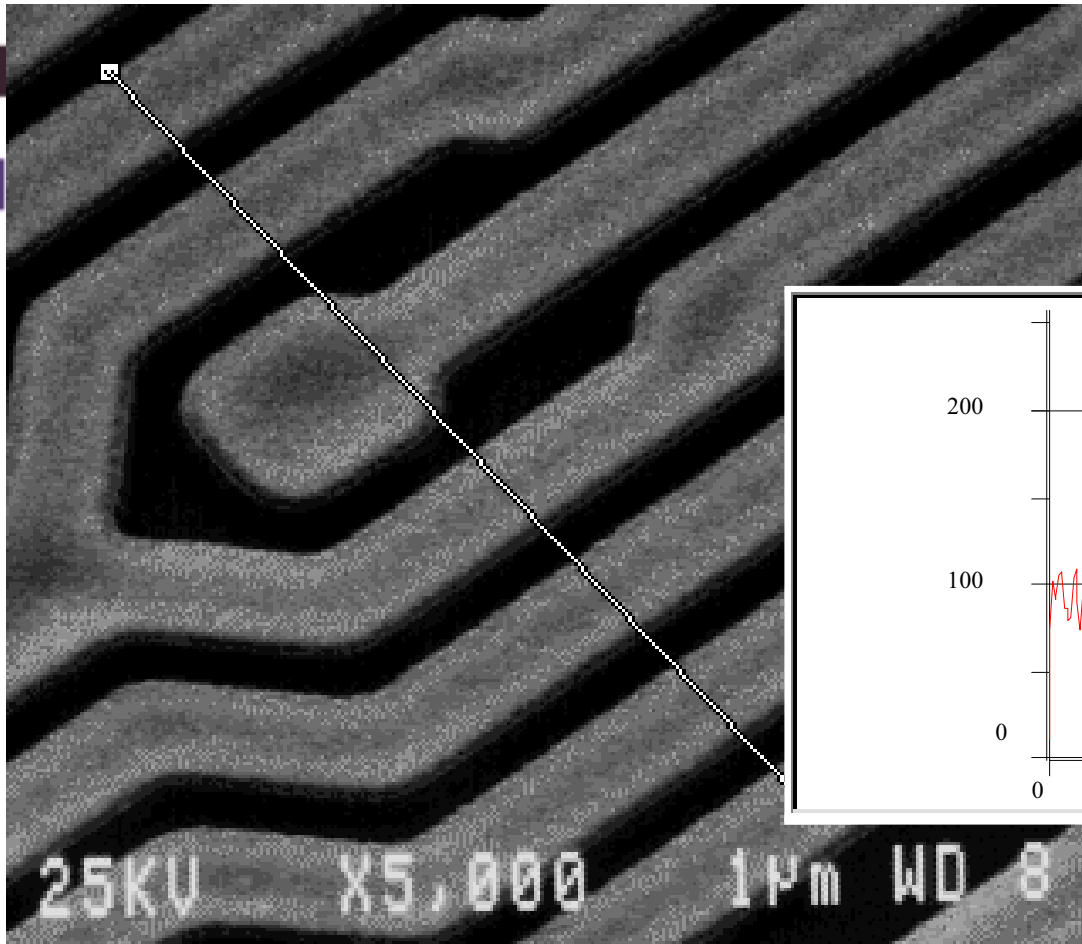

RS Image common functions: Calibrations & Manual Measurements