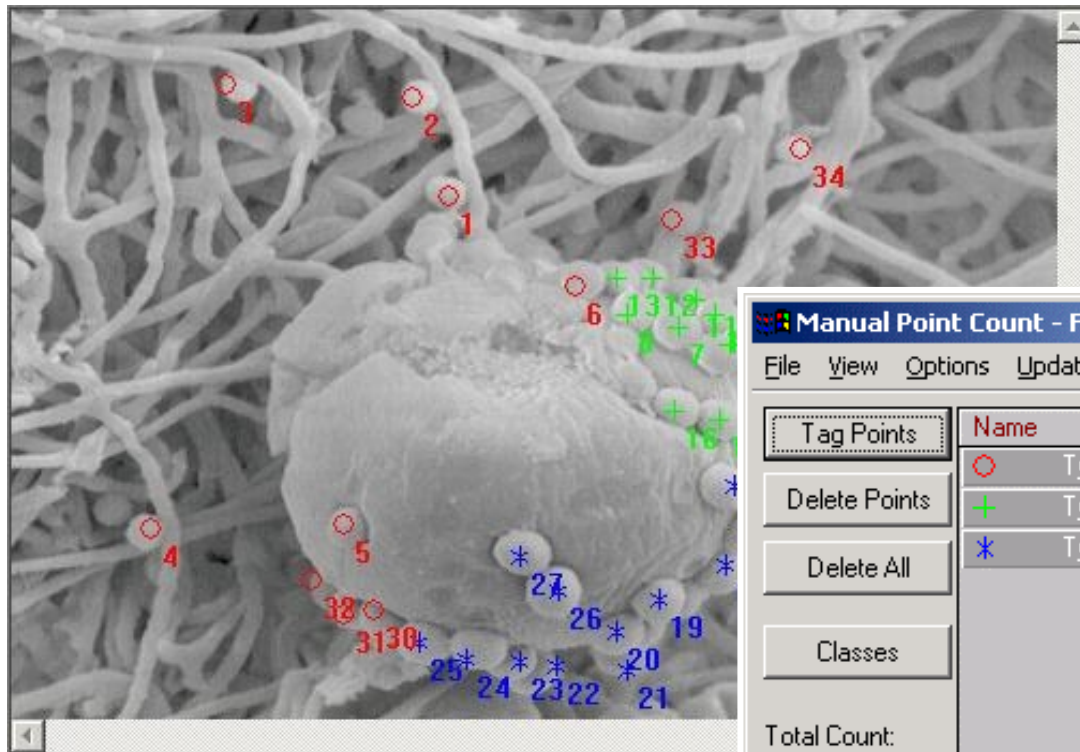

RS Image Software Series

Perfect for basic imaging or image capture stations

The ultimate image analysis software package, allows you to write customized macros and plug-ins for specific applications

RS Image common functions: Spatial Filters & Background Correction

RS Image common functions: Calibrations & Manual Measurements

Manual Point Count - Fungus3500xFSEM.jp...

File View Options Update

Tag Points		Name	Count
Delete Points		○ Type 1	11
Delete All		+ Type 2	10
Classes		* Type 3	13