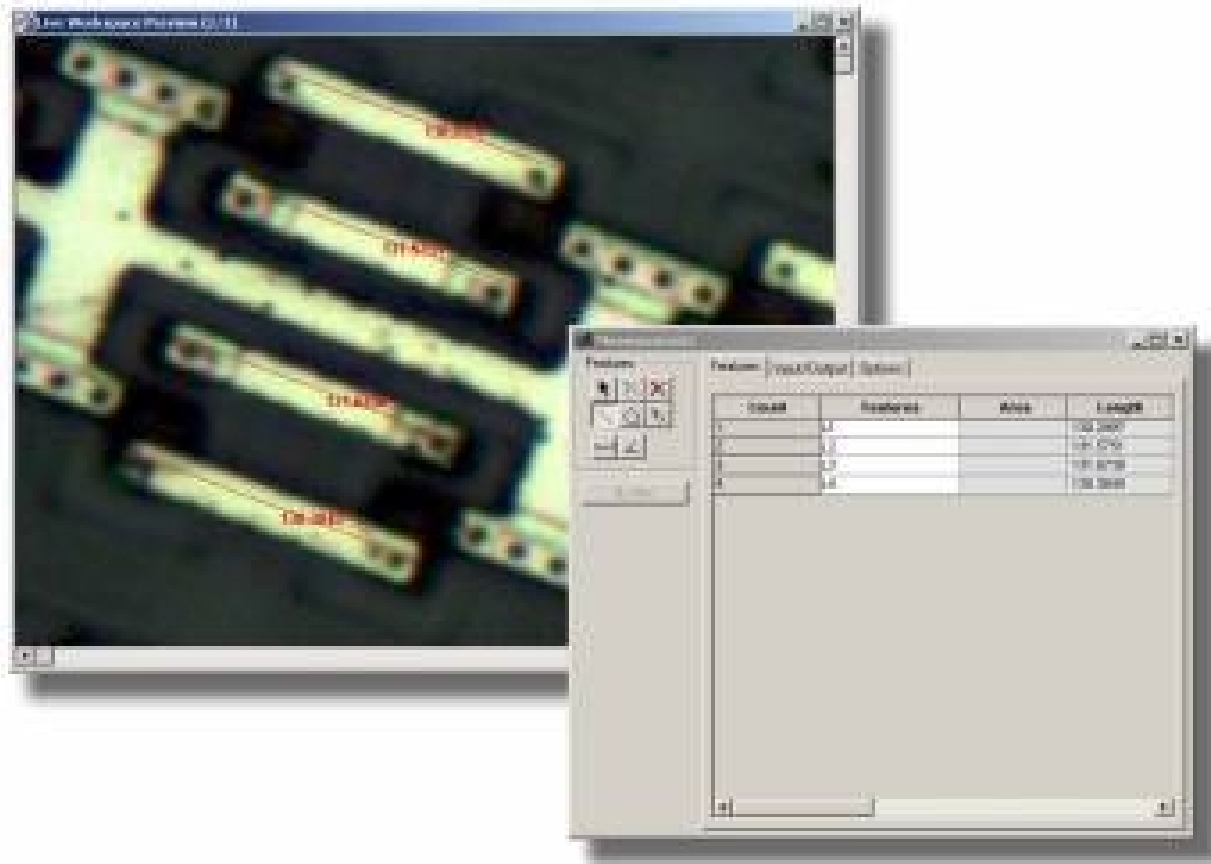

RS Image common functions: Calibrations & Manual Measurements