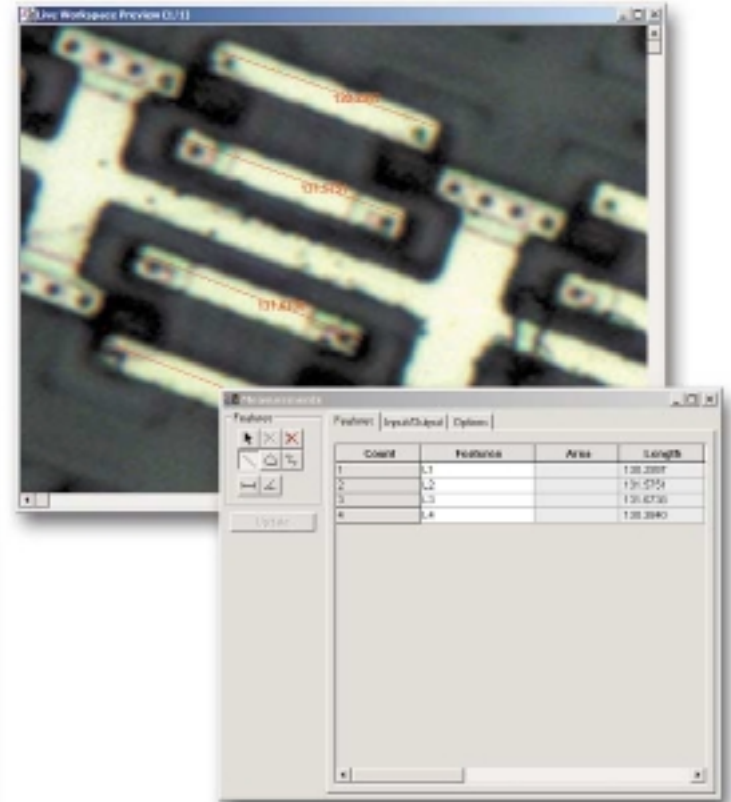

RS Image Software Series

Perfect for basic imaging or image capture stations

The ultimate image analysis software package, allows you to write customized macros and plug-ins for specific applications

RS Image Express

RS Image Pro

The Ultimate Image Analysis Solution

- Acquire, process, and analyze images
- Integrates into any imaging environment
- Allows you to create customized macros
- Based on Image-Pro Plus - #1 analytical image analysis software package sold – over 40,000 installed

RS Image Express & Pro Differences: Pro only

- Surface Plot

- Generate advanced graphics like surface plot easily