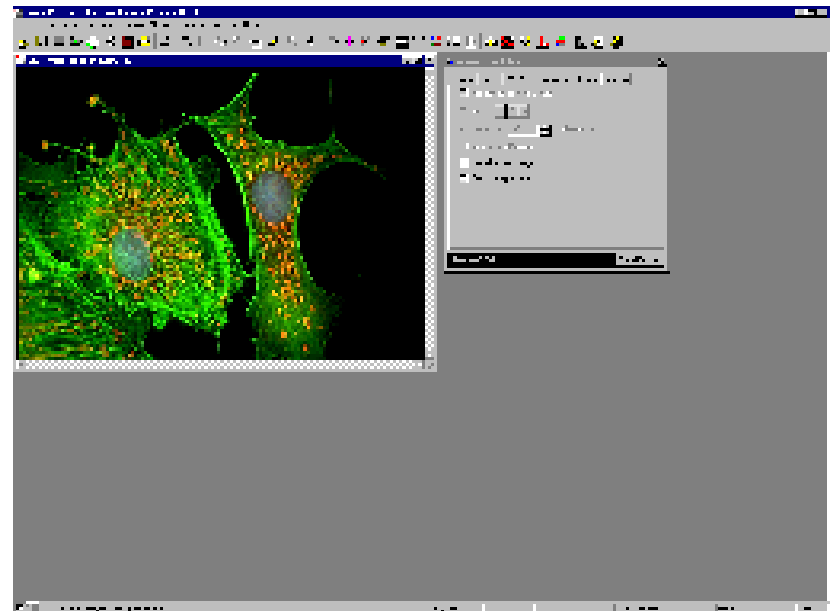

RS Image Pro

The Ultimate Image Analysis Solution

- Acquire, process, and analyze images
- Integrates into any imaging environment
- Allows you to create customized macros
- Based on Image-Pro Plus - #1 analytical image analysis software package sold – over 40,000 installed

RS Image common functions: Camera Support

- **Capture and Preview**

- **Native drivers support
PVCAM devices**

RS Image functions: EDF

- Create in-focus composite images from a series of partially in-focus images with Extended Depth of Field (EDF)