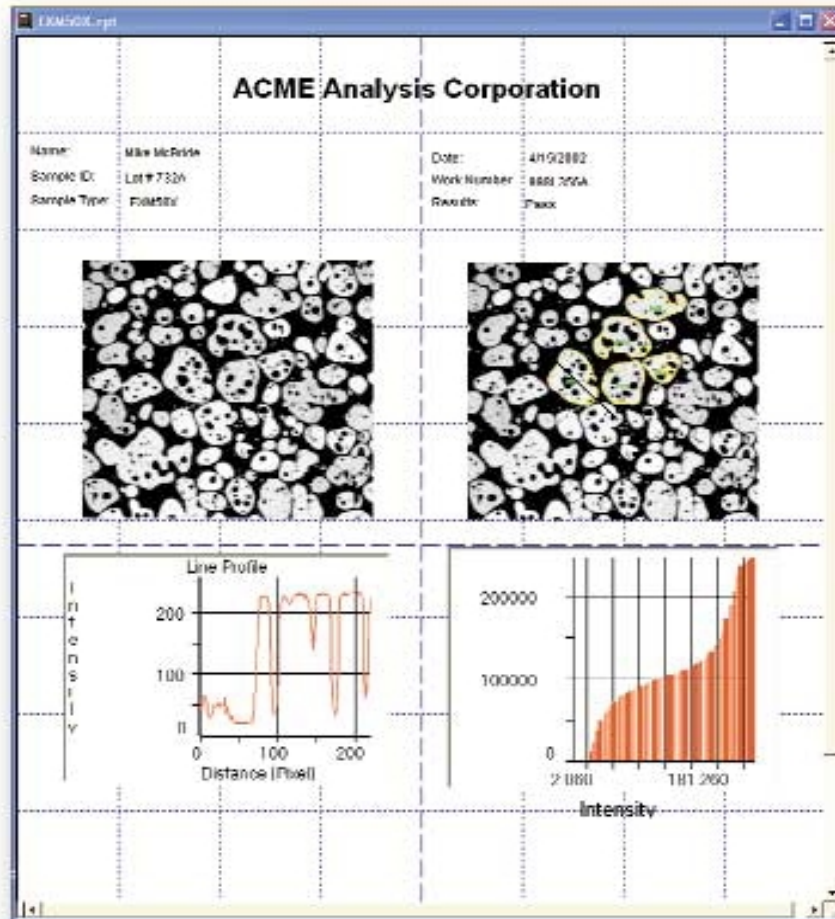

Total Count:
34

RS Image common functions: Calibrations & Manual Measurements

RS Image common functions: Calibrations & Manual Measurements

RS Image common functions: Report Generator and Data Output

- DDE to Excel
- Mosaic Print