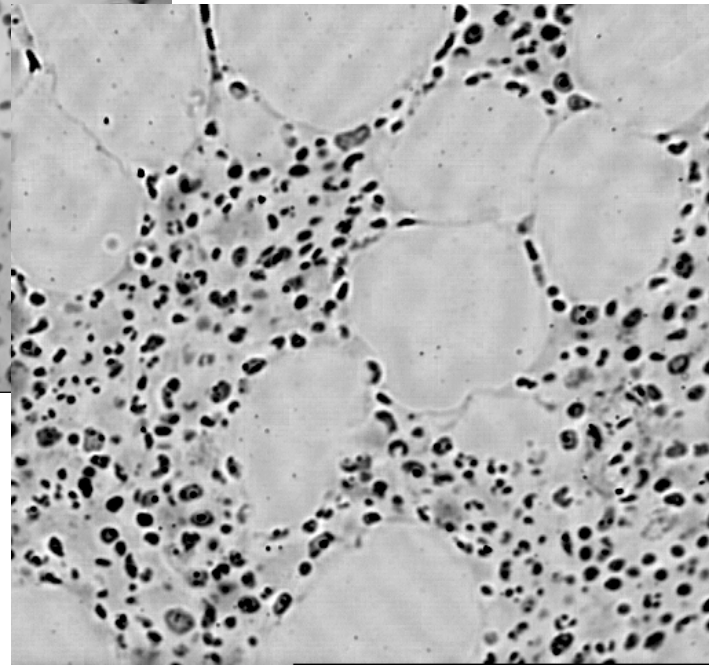

RS Image common functions: Calibrations & Manual Measurements

Manual Point Count - Fungus3500xFSEM.jp...

File View Options Update

Tag Points		Name	Count
Delete Points		○ Type 1	11
Delete All		+ Type 2	10
Classes		* Type 3	13