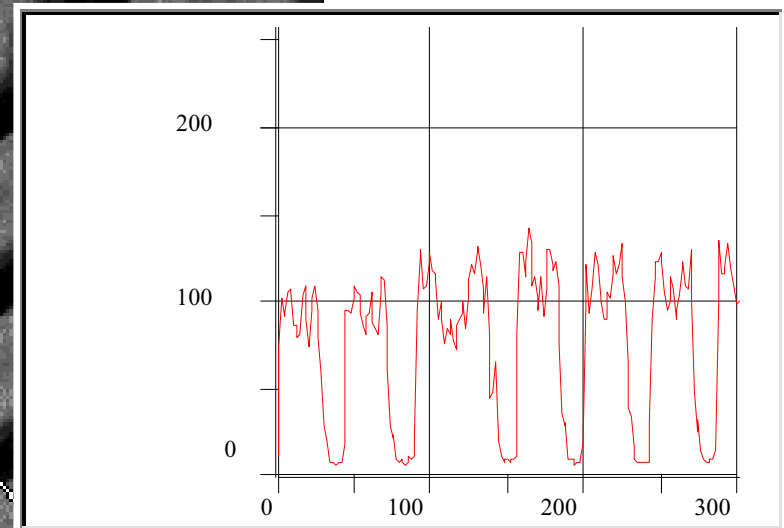

RS Image common functions: Calibrations & Manual Measurements