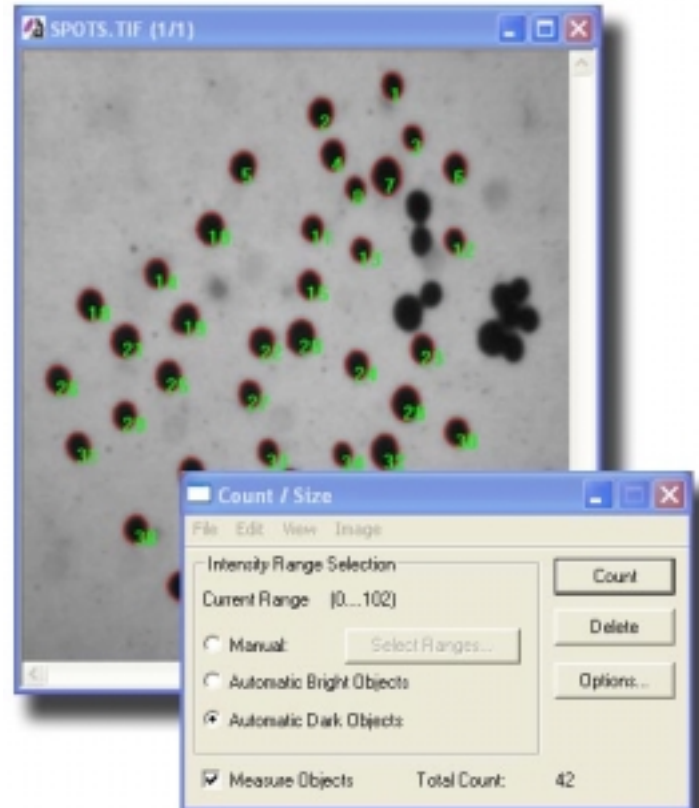

RS Image Express & Pro Differences: Pro only

- Surface Plot

- Generate advanced graphics like surface plot easily

RS Image Express & Pro Differences: Express & Pro

- Manual Measurements

RS Image Express & Pro Differences: Express vs. Pro

RS Image Express & Pro Differences: Pro only

**Count and measure
objects automatically**

**RS Image Pro
computes the number
of objects and
provides
measurements in one
simple dialog**

Solutions Zone

www.Solutions-Zone.com