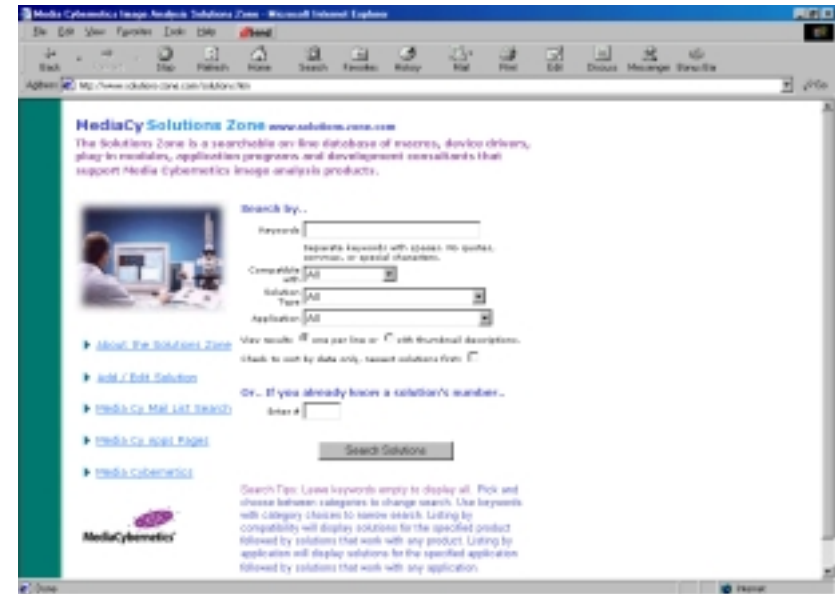

Solutions Zone

www.Solutions-Zone.com

Solutions Zone is a searchable online database containing:

- Device Drivers
- Macros
- Plug-in modules
- Application programs