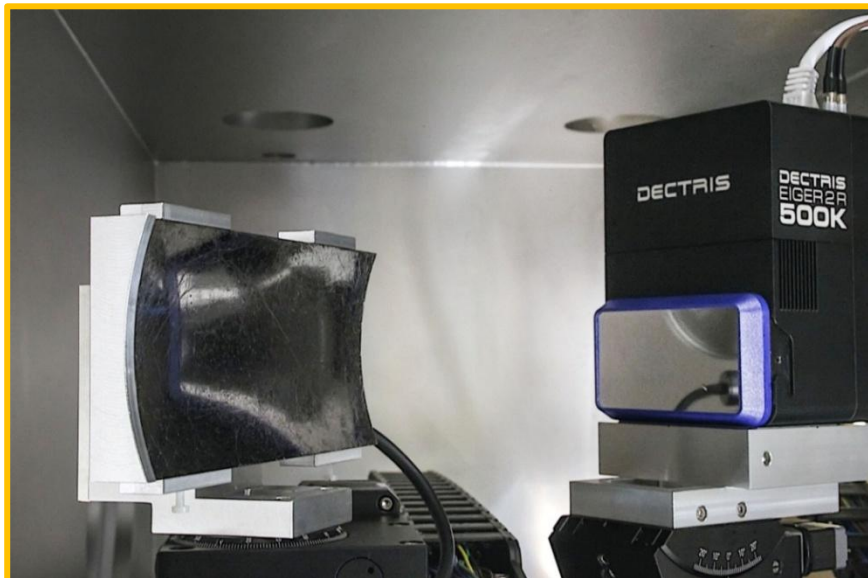

**hiXAS**

INTEGRATED XAFS SOLUTION

**hp**spectroscopy

HP SPECTROSCOPY  
Lab-based turn-key EXAFS and XANES system  
**hiXAS** 실제 설치 사례. 미국.

- Topology
- X-ray tube source
  - von Hamos HAPG spectrometer
  - hybrid detector